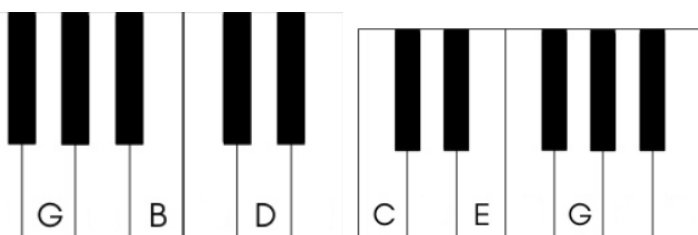

F

Cause after all this time